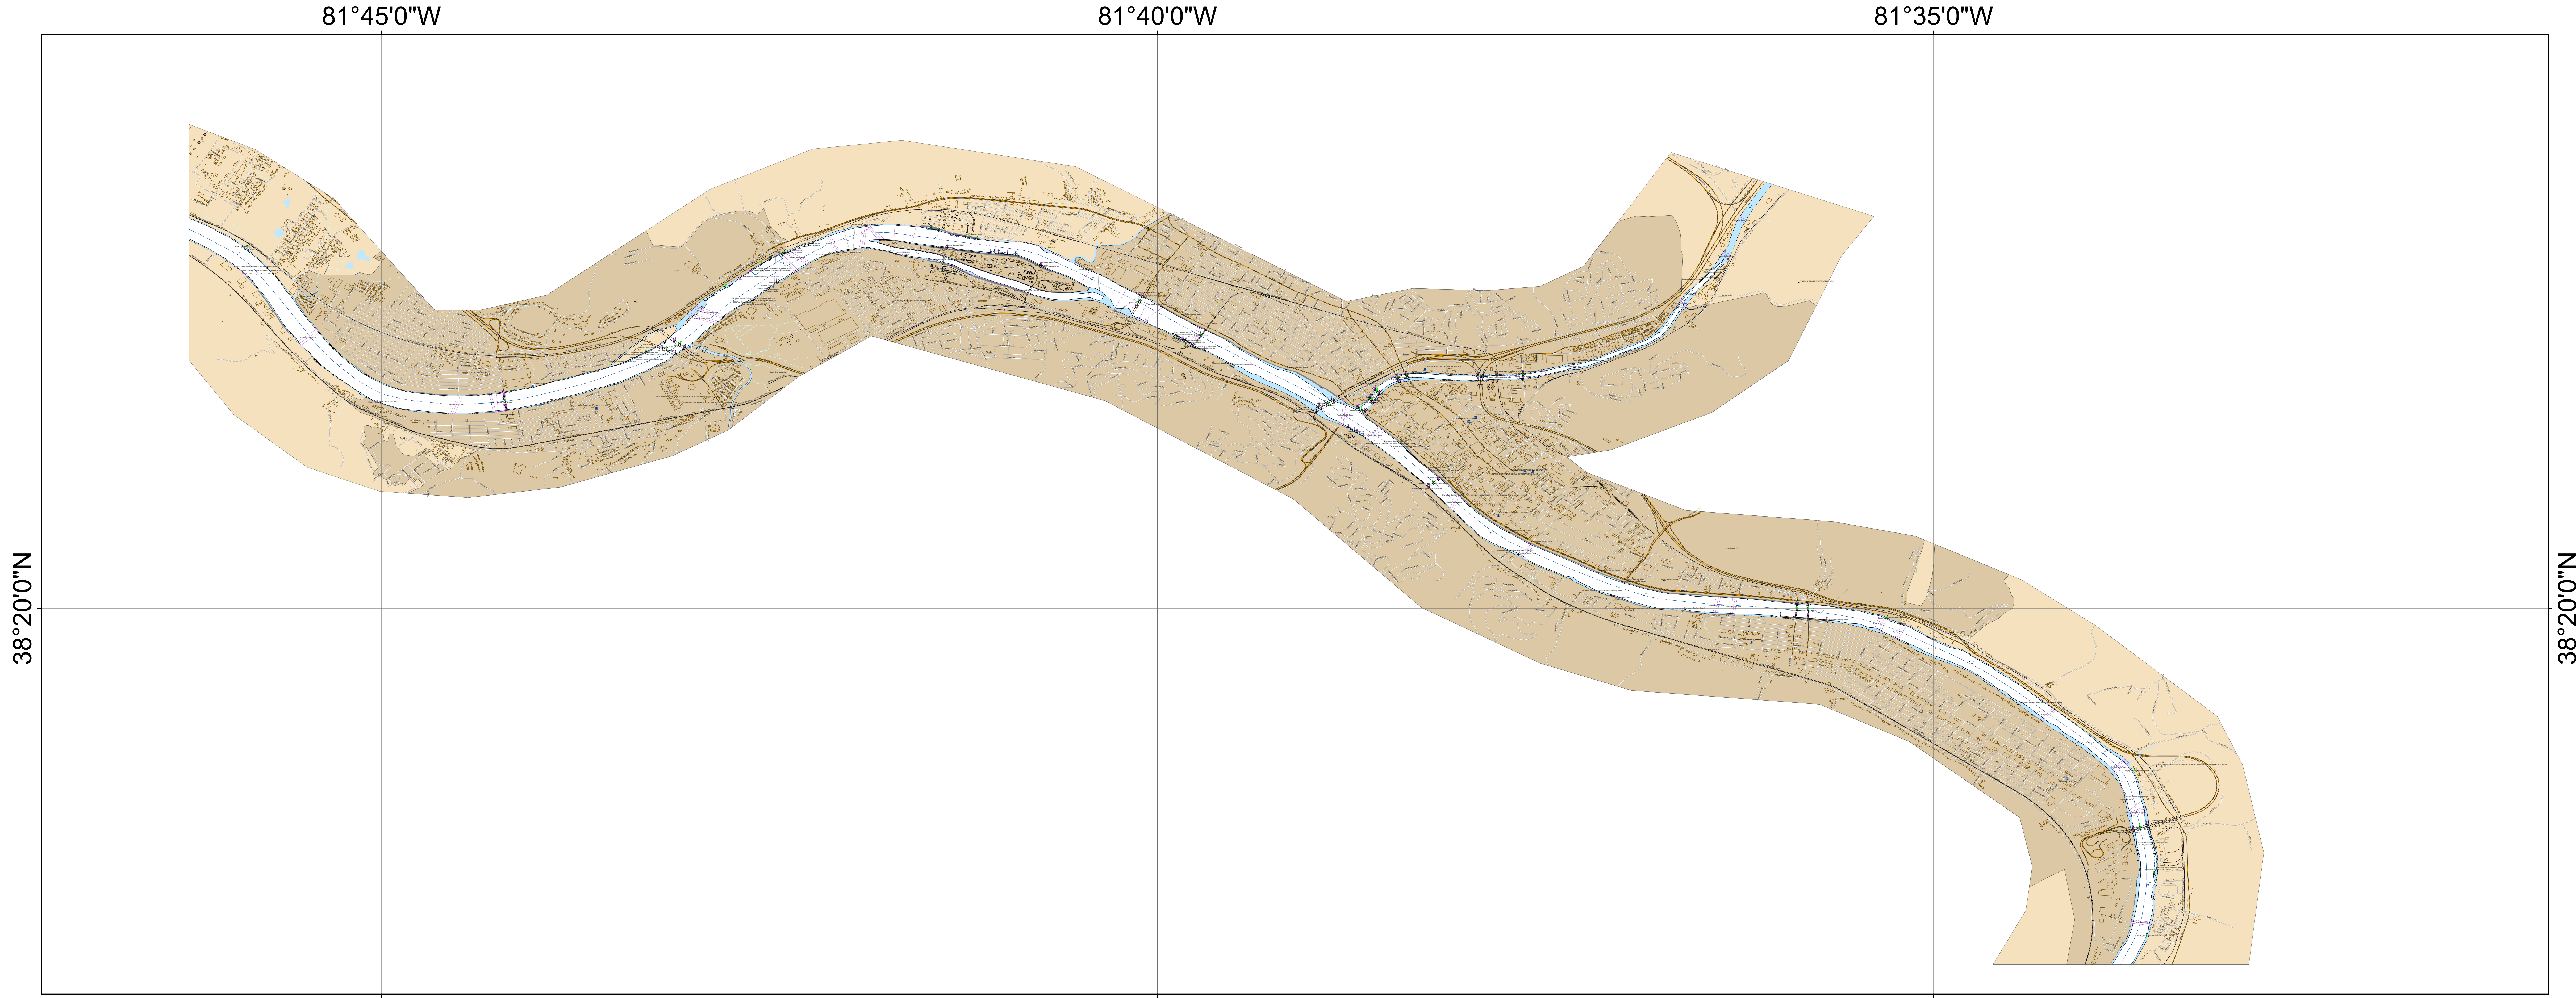

KANAWHA

U37KA050

Scale: 1:7,500

Date: 6/21/2024

INLAND ELECTRONIC NAVIGATIONAL CHARTS

Coordinate System: GCS WGS 1984
Datum: WGS 1984
Units: Degree

UNCLASSIFIED